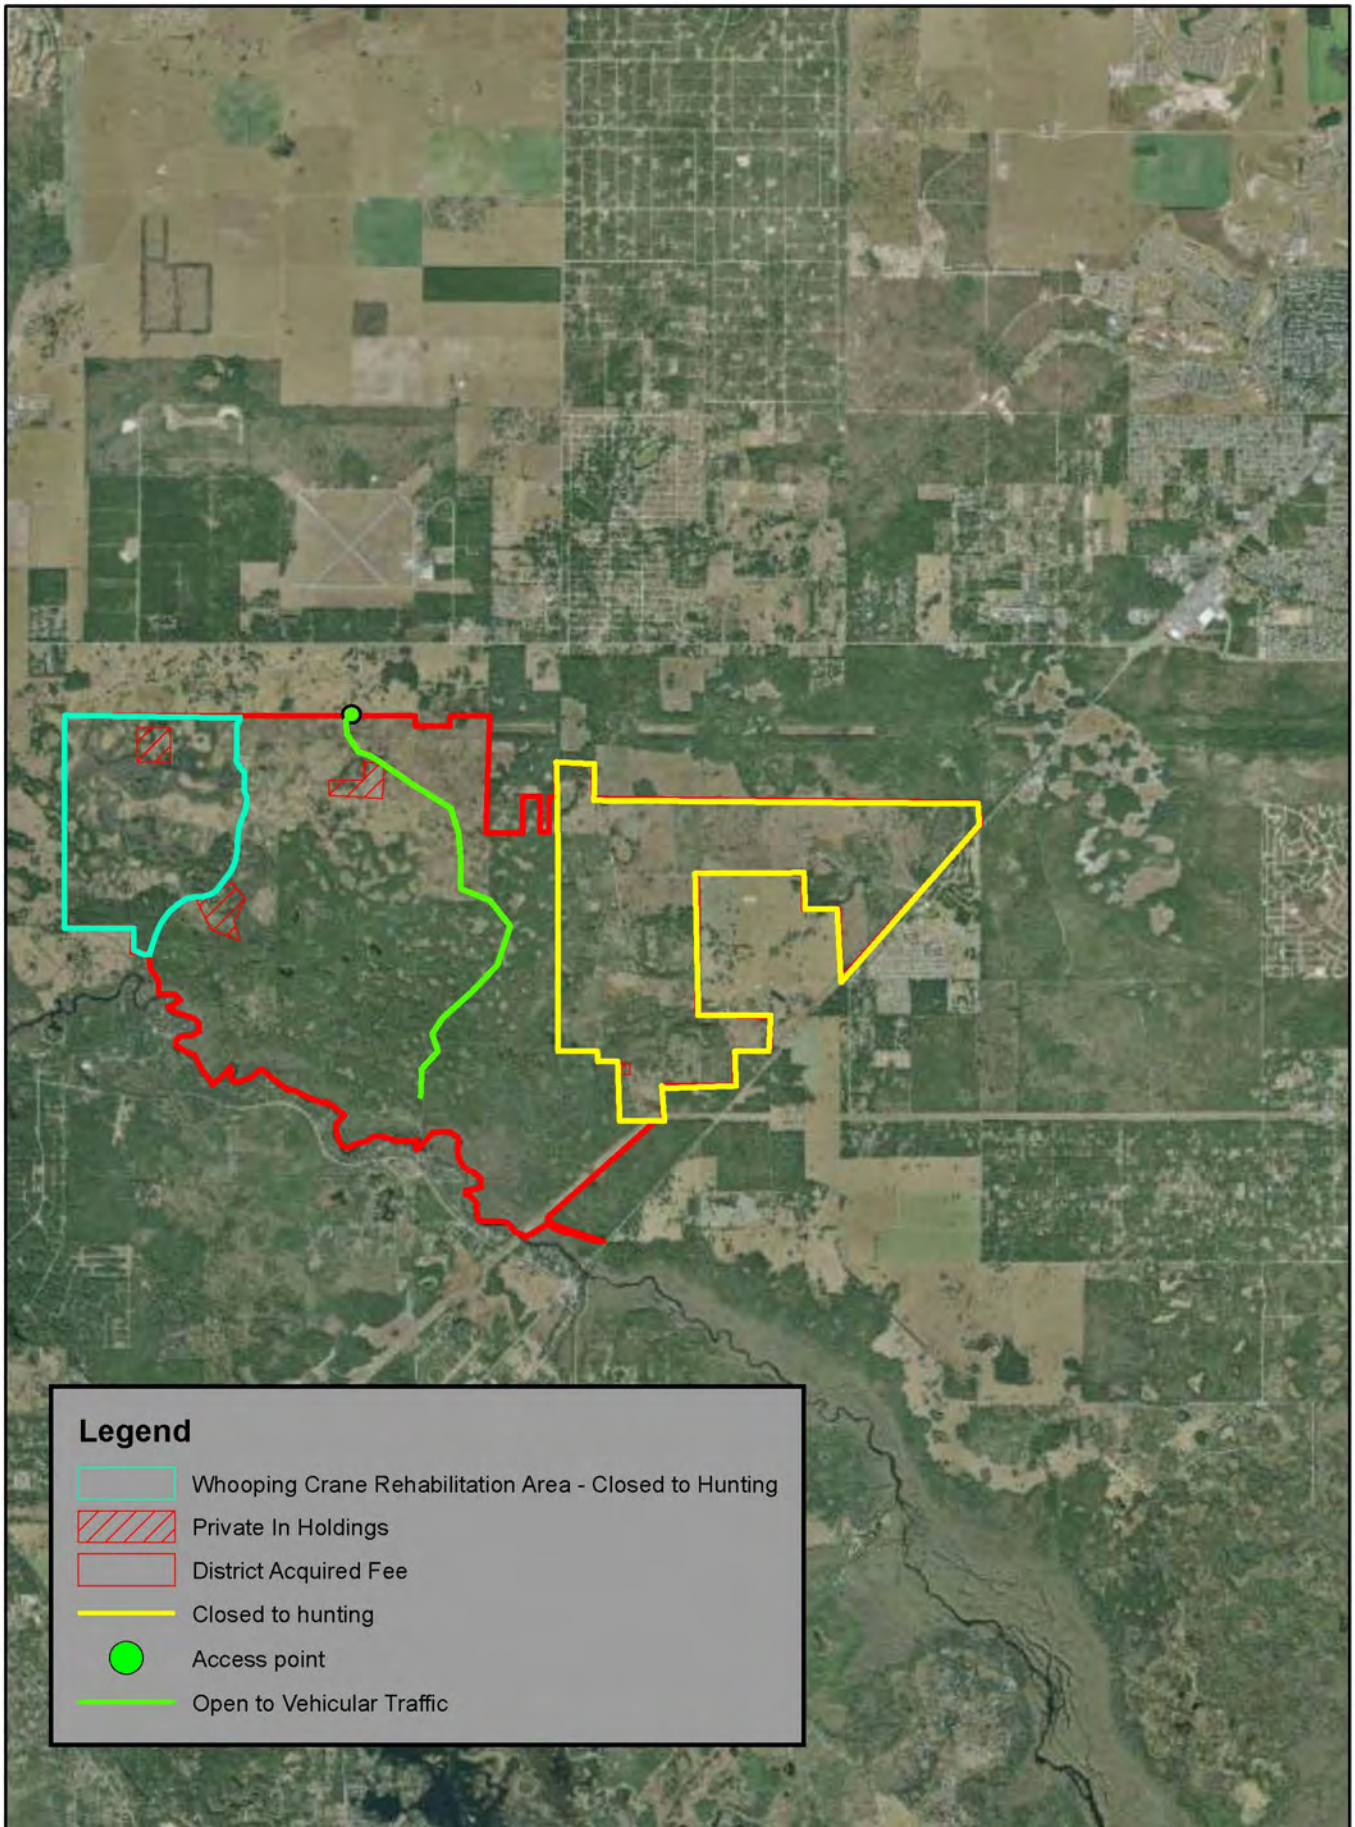

Halpata Tastanaki