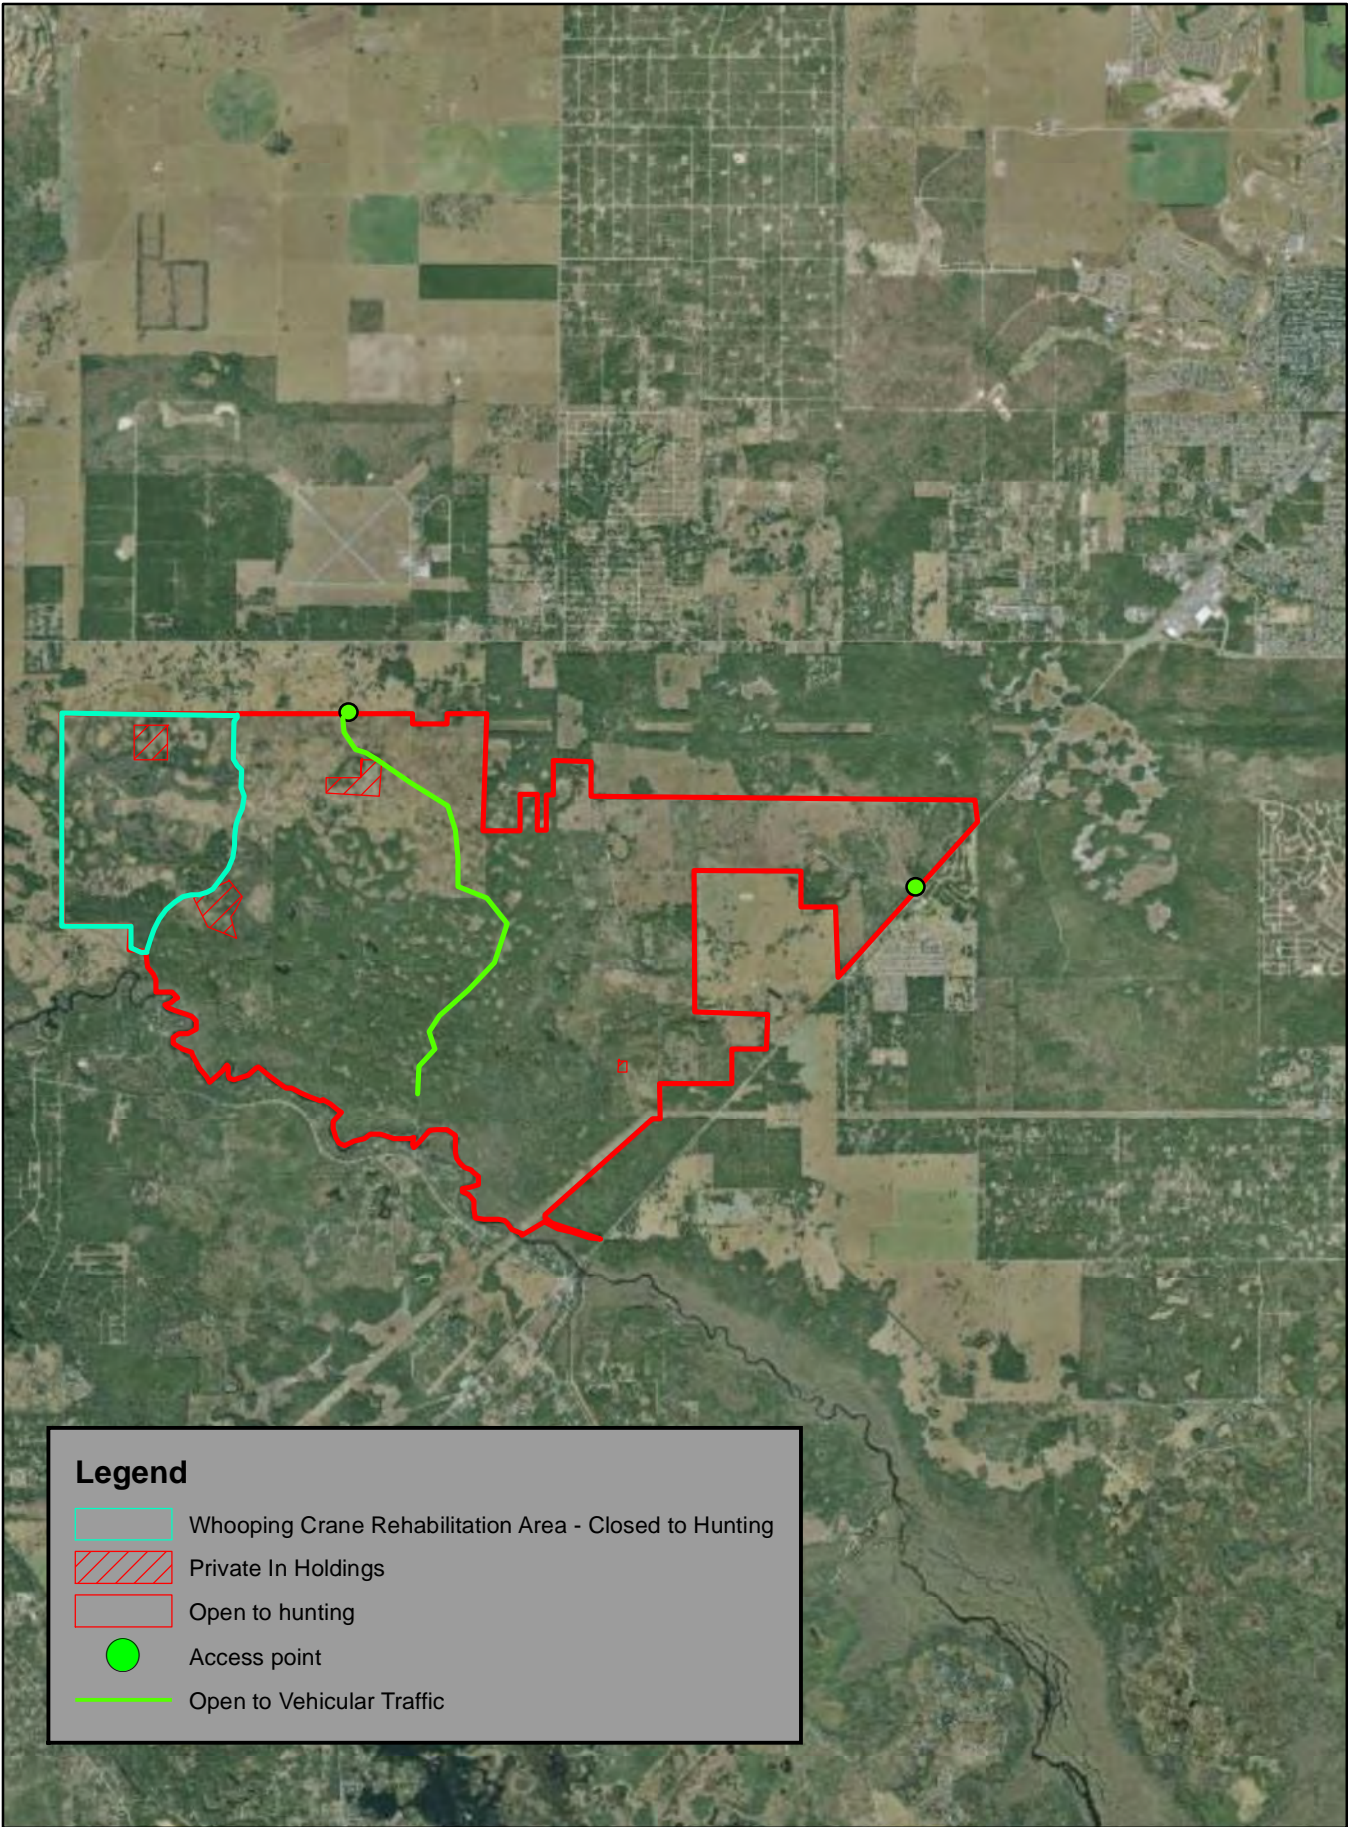

Halpata Tastanaki