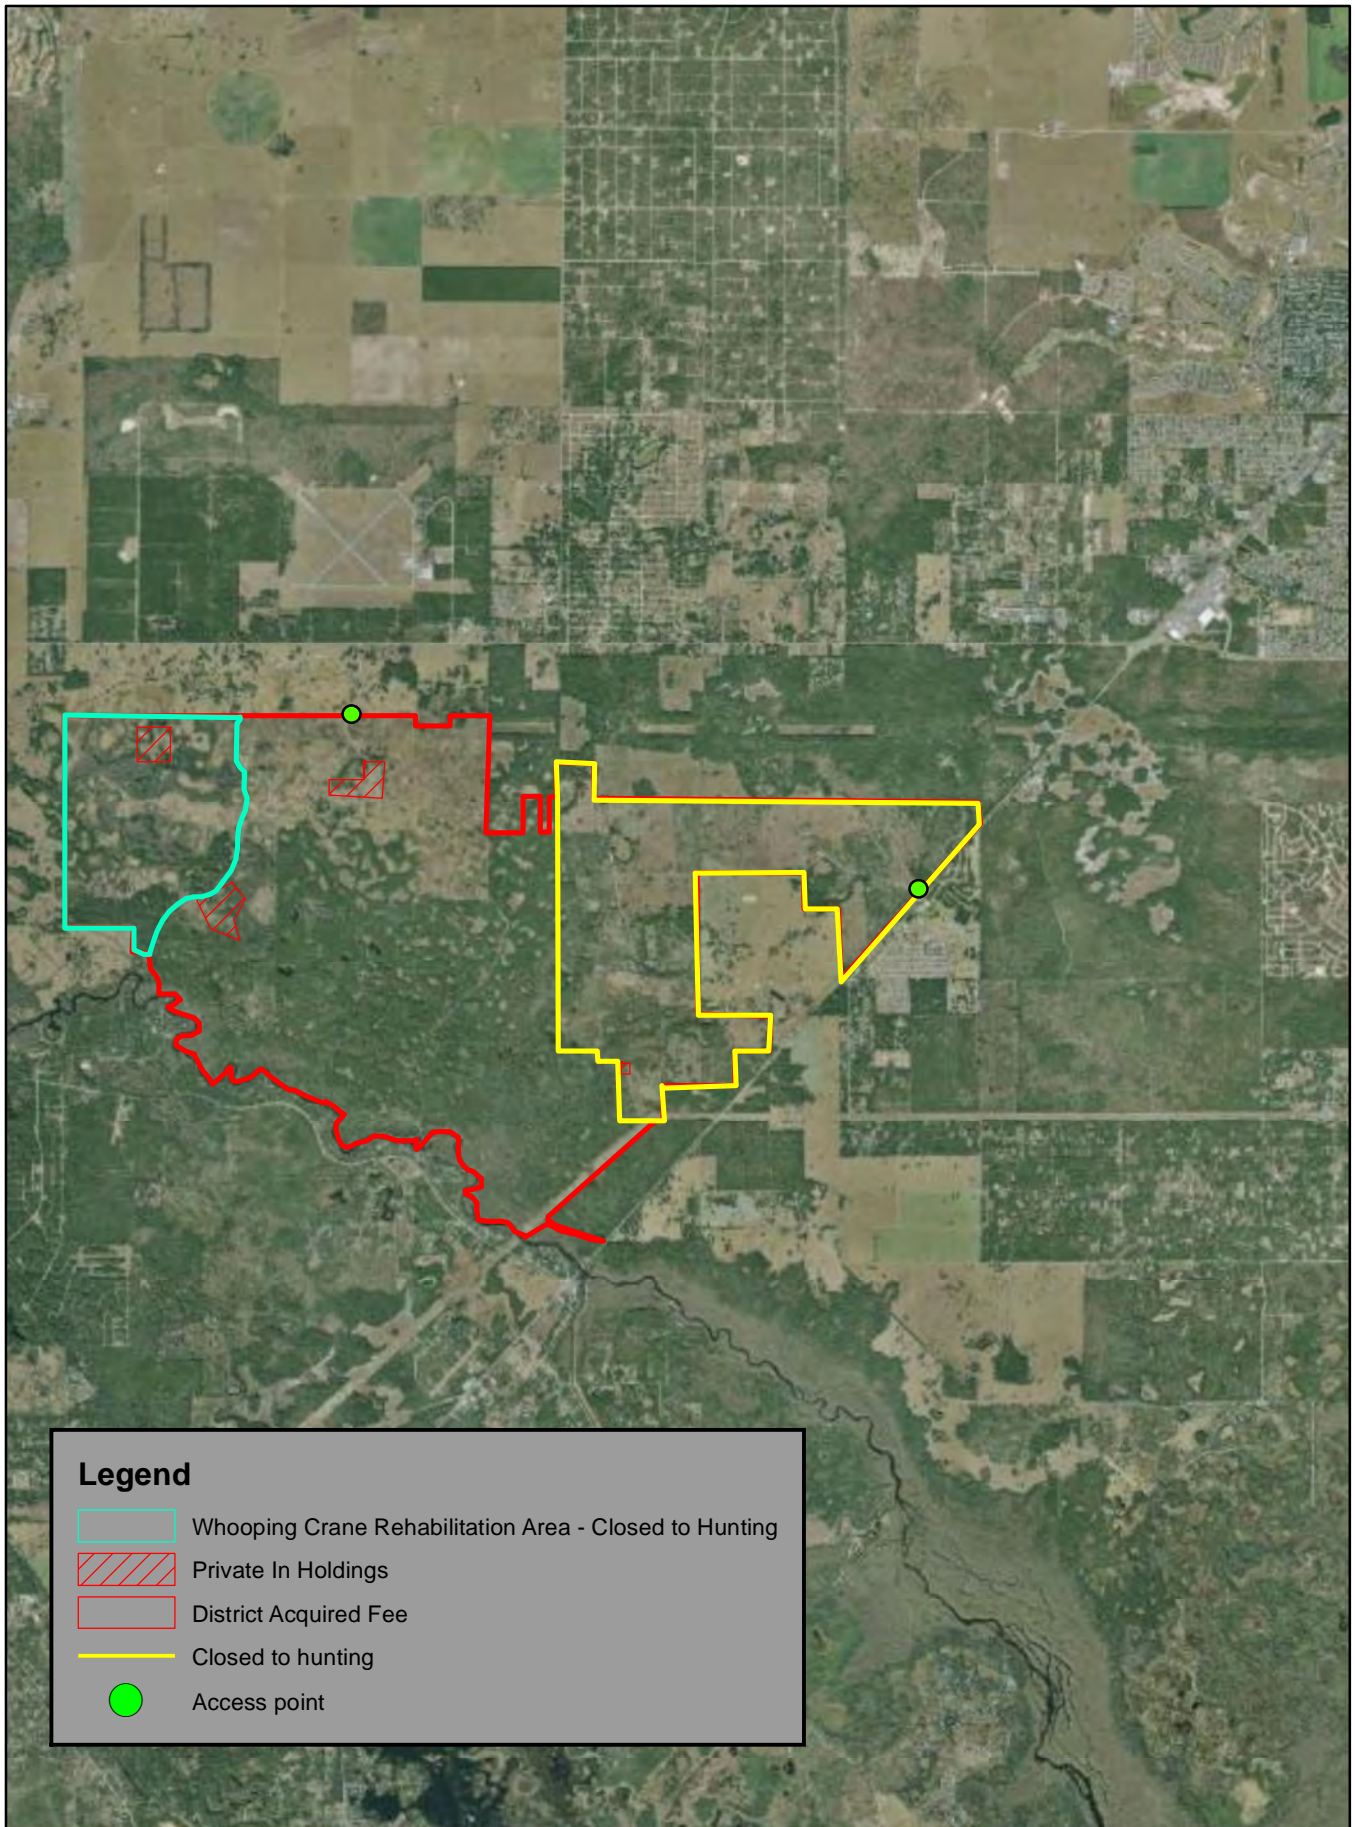

## **Hálpata Tastanaki Preserve**

### Hunting options

- A. Allow hunting, including vehicular access from north; whooping crane special protection area at western portion of property closed to hunting
- B. Allow hunting, including vehicular access from north; whooping crane special protection area at western portion of property and recreation/scrub area at eastern portion of property closed to hunting
- C. Allow hunting, excluding vehicular access; whooping crane special protection area at western portion of property and recreation/scrub area at eastern portion of property closed to hunting
- D. Status quo; property closed to hunting

# Halpata Tastanaki

### Legend

-  Whooping Crane Rehabilitation Area - Closed to Hunting
-  Private In Holdings
-  District Acquired Fee
-  Closed to hunting
-  Access point